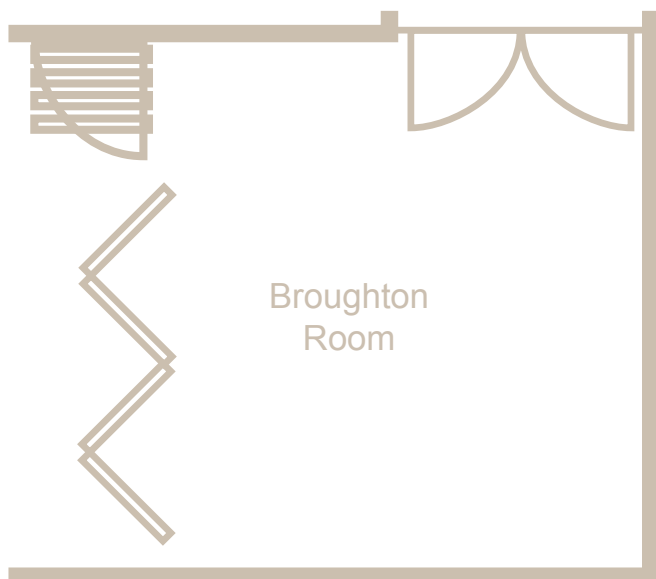

## Broughton Room

Located in the Airbus Business Suite on the lower ground floor, the Broughton and Filton Rooms are contemporary cool. Features of the two rooms include WIFI throughout, air-conditioning, mood lighting and the use of the business suite with full IT facilities.

Room Style	Max. Capacity	Room Sizes (Approx)
Theatre	20	<b>Broughton Room</b>
Boardroom	12	12' x 13'5" = 162 sq ft
Dining	12	3.9m x 4.8m = 18.8 sq m
		<b>Ceiling Height</b>
		7'3" / 2.2m

### Room Plan

### Theatre

**Boardroom**

---

**Dining**

---