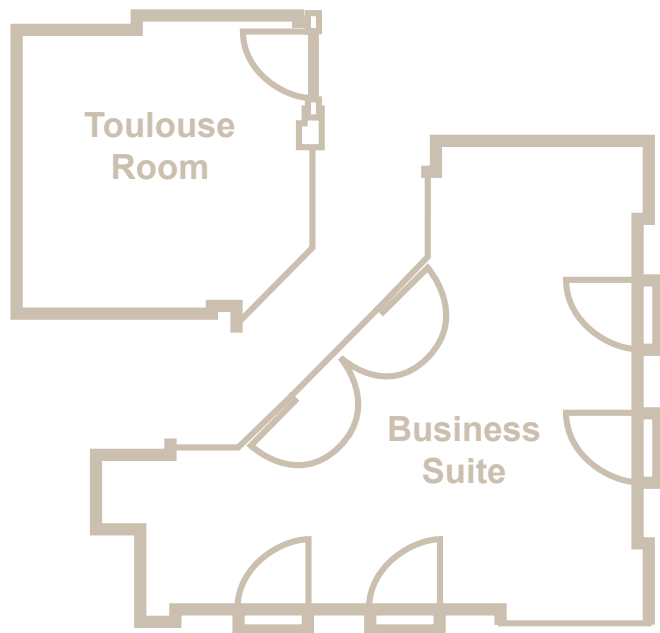

No.4 Hamilton Place
London W1J 7BQ.
Telephone: +44 (0) 20 7670 4314
Email: hello@4hp.org.uk

No.4

Hamilton
Place

Toulouse Room & Business Suite

Located in the Airbus Business Suite on the lower ground floor, the Toulouse Room & Business Suite are contemporary cool.

Room Style	Max. Capacity	Room Sizes (Approx)
Boardroom	8	Toulouse Room 12'8" x 12'8" = 164 sq ft 3.8m x 3.8m = 14.5 sq m
		Ceiling Height 7'3" / 2.2m

Room Plan

Boardroom